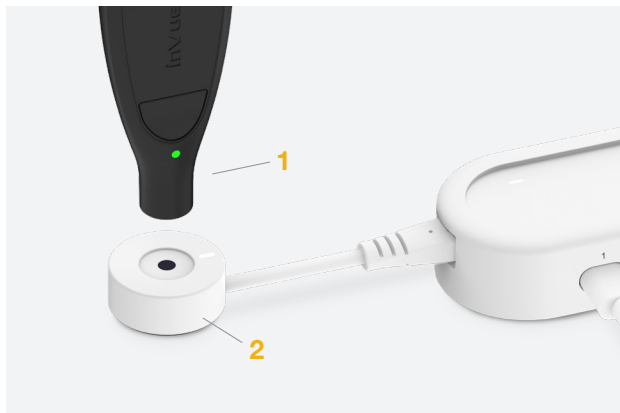

FEATURES AND BENEFITS *(continued)*

1. 1 Compatible with OneKEY
2. 2 Simply disarm IR Dot for fast remerchandising or nightly product removal
3. 3 USB-C sensors are recommended, or an adaptor is available to use with legacy sensors.

©2023 InVue Security Products. No endorsement of InVue products has been made by any of the manufacturers of the products shown. Product is sold pursuant to InVue's warranty which can be found at [invue.com/warranty](https://www.invue.com/warranty).

THE AMERICAS 704.752.6513 • 888.55.INVUE
EUROPE, MIDDLE EAST & AFRICA +31.23.8900150
ASIA PACIFIC +852.3127.6811

[invue.com](https://www.invue.com)

rev. 08/07/23