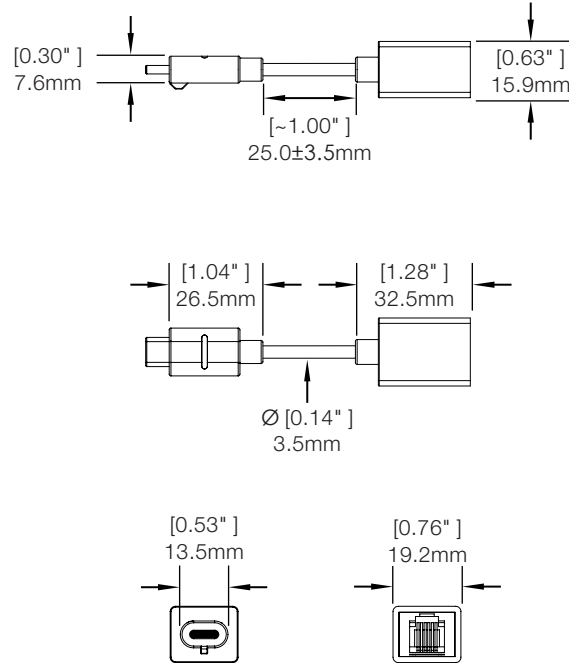

SPECIFICATIONS

Zips Connected Adaptor for RJ Sensors (ZM4002):