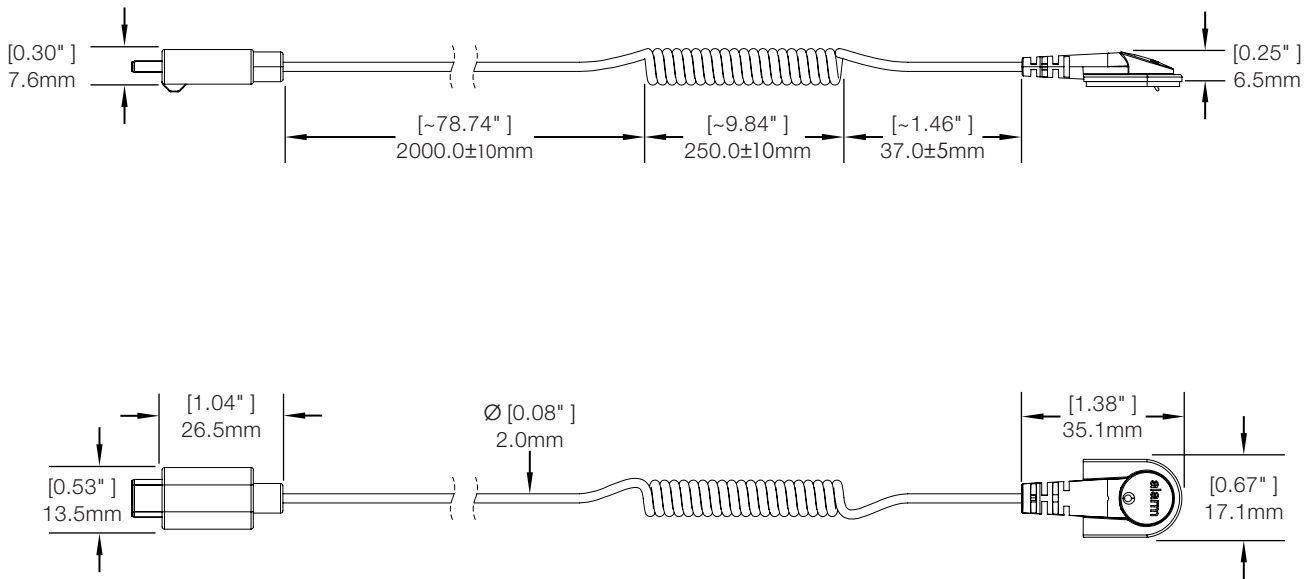

Zips™ 6 & 12 Port / Technical Specifications

SPECIFICATIONS

Zips 6 & 12 Port Micro Plunger, Coiled Cable Sensor (ZM2019):