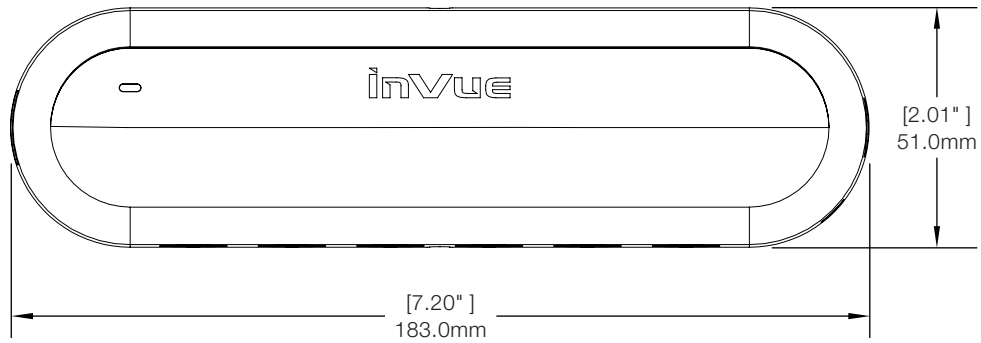

Zips™ 6 & 12 Port / Technical Specifications

SPECIFICATIONS

Zips 6-Port Alarm Box (ZM1000):