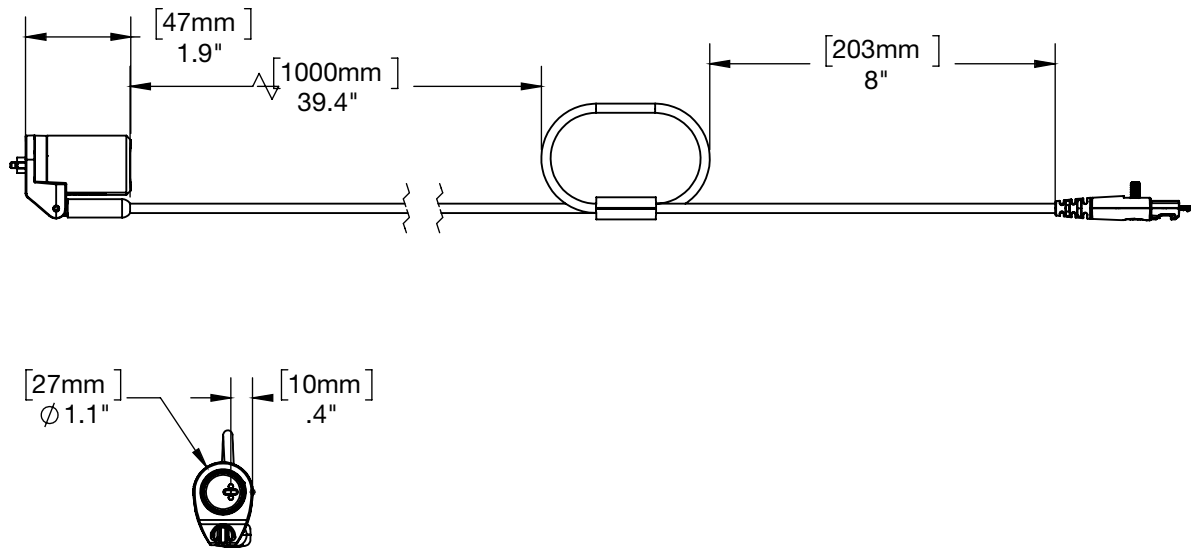

SPECIFICATIONS

SINGLE PORT ALARM UNIT (ZB1000):

4-PORT ALARM UNIT (ZB1001):

SPECIFICATIONS

SINGLE PORT POWER CABLE (ZB4001):

POWER CONNECTOR CABLE FOR 4-PORT AU (ZB4002):

SPECIFICATIONS

4-PORT AU HIGH SECURITY PLATE W/ NYLOCK NUTS (ZB3001):

SINGLE PORT AU HIGH SECURITY PLATE W/NUTS (ZB3002):

SPECIFICATIONS

Non Alarming OneKEY K-Lock (ZT1000):

Alarming OneKEY K-Lock (ZT1100):

SPECIFICATIONS

Zips K-Lock Medallion, 1-Pack (ZT2001):

Zips K-Lock Medallion, 4-Pack (ZT2004):

PRODUCT ORDERING

ORDER CODE	DESCRIPTION	NOTE
ZB1000-W ZB1000-B	SINGLE PORT ALARM UNIT	Available in White or Black
ZB1001-W ZB1001-B	4-PORT ALARM UNIT	Available in White or Black
ZB4001-W ZB4001-B	SINGLE PORT POWER CABLE	Available in White or Black
ZB4002-W ZB4002-B	POWER CONNECTOR CABLE FOR 4-PORT AU	Available in White or Black
ZB3001	4-PORT AU HIGH SECURITY PLATE W/ NYLOCK NUTS	
ZB3002	SINGLE PORT AU HIGH SECURITY PLATE W/NUTS	
ZT1000	Non Alarming OneKEY K-Lock	QTY: 1
ZT1100	Alarming OneKEY K-Lock	QTY: 1
ZT2001	K-Lock Medallion	QTY: 1
ZT2004	K-Lock Medallion	QTY: 4
ADH1008	K-Lock PSA (Adhesive) Replacement Kit, 8 Pack	QTY: 8