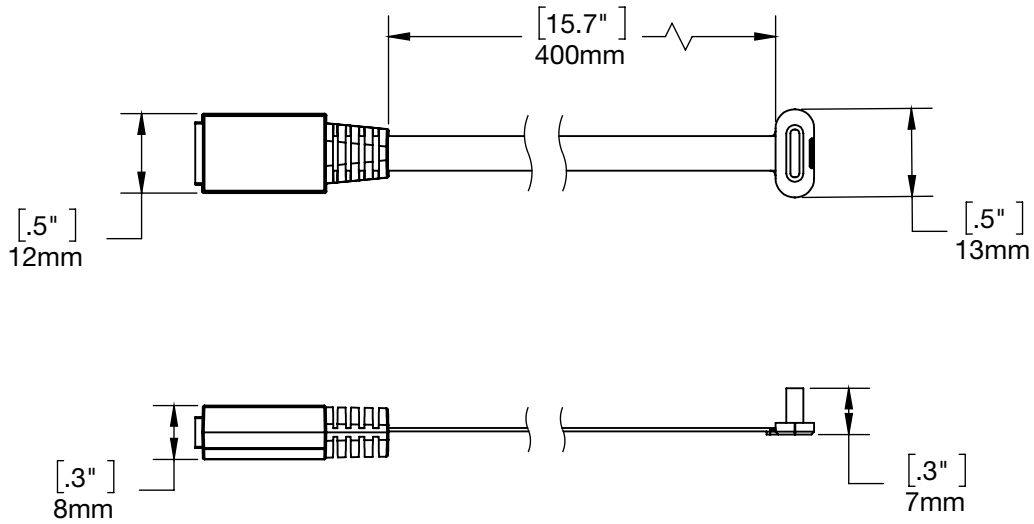

SPECIFICATIONS

SINGLE PORT ALARM UNIT (ZB1000):

4-PORT ALARM UNIT (ZB1001):

SPECIFICATIONS

SINGLE PORT POWER CABLE (ZB4001):

POWER CONNECTOR CABLE FOR 4-PORT AU (ZB4002):

SPECIFICATIONS

4-PORT AU HIGH SECURITY PLATE W/ NYLOCK NUTS (ZB3001):

SINGLE PORT AU HIGH SECURITY PLATE W/NUTS (ZB3002):

SPECIFICATIONS

Non Alarming OneKEY K-Lock (ZT1000):

Alarming OneKEY K-Lock (ZT1100):

SPECIFICATIONS

Zips K-Lock Medallion, 1-Pack (ZT2001):

Zips K-Lock Medallion, 4-Pack (ZT2004):

PRODUCT ORDERING

ORDER CODE	DESCRIPTION	NOTE
ZB1000-W ZB1000-B	SINGLE PORT ALARM UNIT	Available in White or Black
ZB1001-W ZB1001-B	4-PORT ALARM UNIT	Available in White or Black
ZB4001-W ZB4001-B	SINGLE PORT POWER CABLE	Available in White or Black
ZB4002-W ZB4002-B	POWER CONNECTOR CABLE FOR 4-PORT AU	Available in White or Black
ZB3001	4-PORT AU HIGH SECURITY PLATE W/ NYLOCK NUTS	
ZB3002	SINGLE PORT AU HIGH SECURITY PLATE W/NUTS	
ZT1000	Non Alarming OneKEY K-Lock	QTY: 1
ZT1100	Alarming OneKEY K-Lock	QTY: 1
ZT2001	K-Lock Medallion	QTY: 1
ZT2004	K-Lock Medallion	QTY: 4
ADH1008	K-Lock PSA (Adhesive) Replacement Kit, 8 Pack	QTY: 8