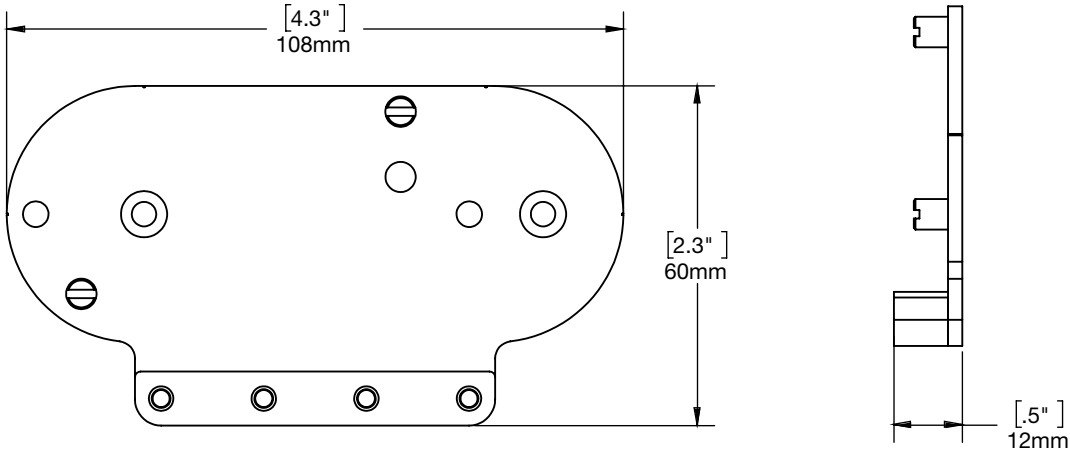

SPECIFICATIONS

SINGLE PORT ALARM UNIT (ZB1000):

4-PORT ALARM UNIT (ZB1001):

SPECIFICATIONS

SINGLE PORT POWER CABLE (ZB4001):

POWER CONNECTOR CABLE FOR 4-PORT AU (ZB4002):

SPECIFICATIONS

4-PORT AU HIGH SECURITY PLATE W/ NYLOCK NUTS (ZB3001):

SINGLE PORT AU HIGH SECURITY PLATE W/NUTS (ZB3002):

SPECIFICATIONS

Non Alarming OneKEY K-Lock (ZT1000):

Alarming OneKEY K-Lock (ZT1100):

SPECIFICATIONS

Zips K-Lock Medallion, 1-Pack (ZT2001):

Zips K-Lock Medallion, 4-Pack (ZT2004):