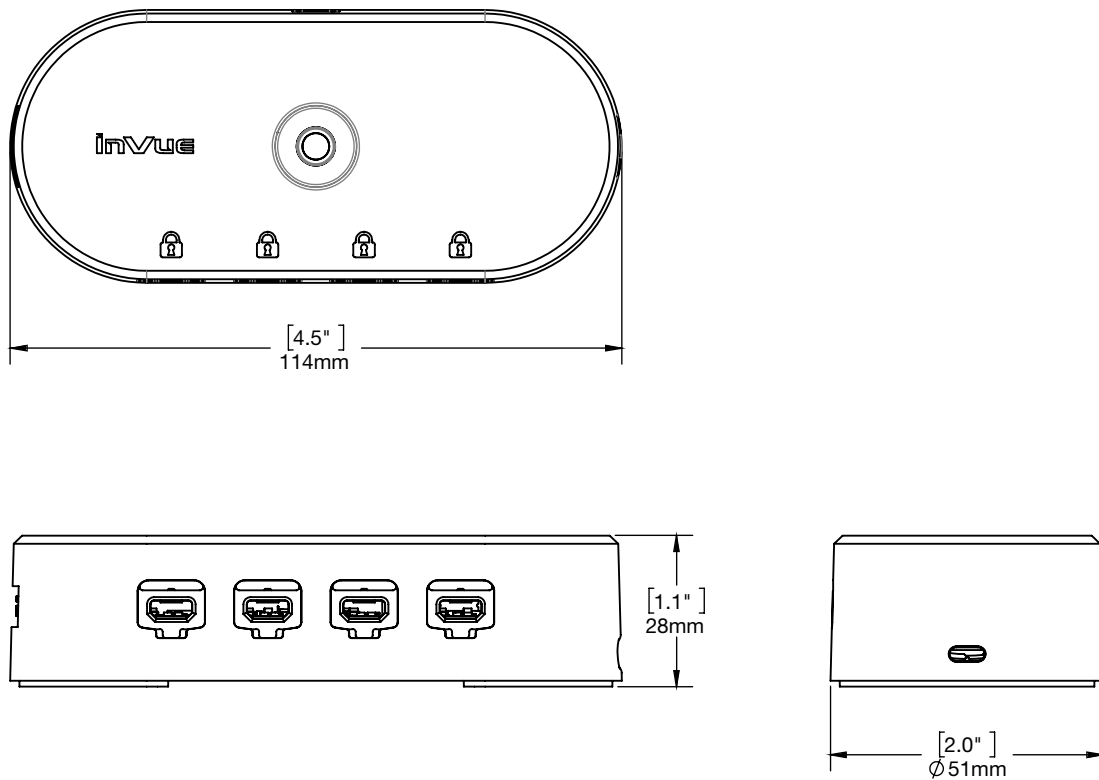

SPECIFICATIONS

SINGLE PORT ALARM UNIT (ZB1000):

4-PORT ALARM UNIT (ZB1001):

SPECIFICATIONS

SINGLE PORT POWER CABLE (ZB4001):

POWER CONNECTOR CABLE FOR 4-PORT AU (ZB4002):

SPECIFICATIONS

4-PORT AU HIGH SECURITY PLATE W/ NYLOCK NUTS (ZB3001):

SINGLE PORT AU HIGH SECURITY PLATE W/NUTS (ZB3002):

SPECIFICATIONS

Non Alarming OneKEY K-Lock (ZT1000):

Alarming OneKEY K-Lock (ZT1100):

SPECIFICATIONS

Zips K-Lock Medallion, 1-Pack (ZT2001):

Zips K-Lock Medallion, 4-Pack (ZT2004):

PRODUCT ORDERING

ORDER CODE	DESCRIPTION	NOTE
ZB1000-W ZB1000-B	SINGLE PORT ALARM UNIT	Available in White or Black
ZB1001-W ZB1001-B	4-PORT ALARM UNIT	Available in White or Black
ZB4001-W ZB4001-B	SINGLE PORT POWER CABLE	Available in White or Black
ZB4002-W ZB4002-B	POWER CONNECTOR CABLE FOR 4-PORT AU	Available in White or Black
ZB3001	4-PORT AU HIGH SECURITY PLATE W/ NYLOCK NUTS	
ZB3002	SINGLE PORT AU HIGH SECURITY PLATE W/NUTS	
ZT1000	Non Alarming OneKEY K-Lock	QTY: 1
ZT1100	Alarming OneKEY K-Lock	QTY: 1
ZT2001	K-Lock Medallion	QTY: 1
ZT2004	K-Lock Medallion	QTY: 4
ADH1008	K-Lock PSA (Adhesive) Replacement Kit, 8 Pack	QTY: 8