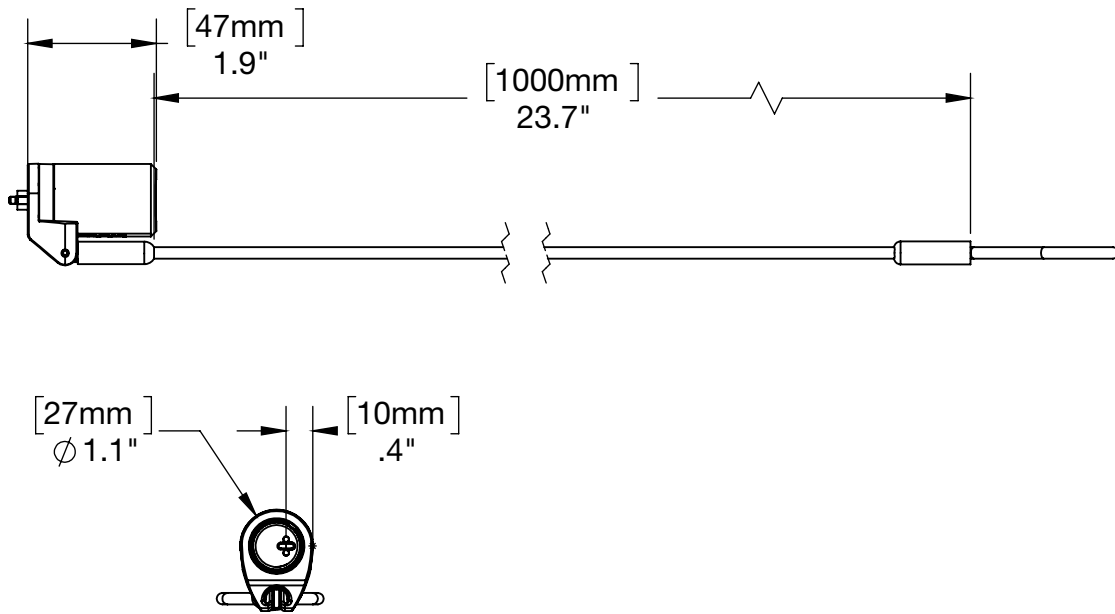

SPECIFICATIONS

SINGLE PORT ALARM UNIT (ZB1000):

4-PORT ALARM UNIT (ZB1001):

SPECIFICATIONS

SINGLE PORT POWER CABLE (ZB4001):

POWER CONNECTOR CABLE FOR 4-PORT AU (ZB4002):

SPECIFICATIONS

4-PORT AU HIGH SECURITY PLATE W/ NYLOCK NUTS (ZB3001):

SINGLE PORT AU HIGH SECURITY PLATE W/NUTS (ZB3002):

SPECIFICATIONS

Non Alarming OneKEY K-Lock (ZT1000):

Alarming OneKEY K-Lock (ZT1100):

SPECIFICATIONS

Zips K-Lock Medallion, 1-Pack (ZT2001):

Zips K-Lock Medallion, 4-Pack (ZT2004):