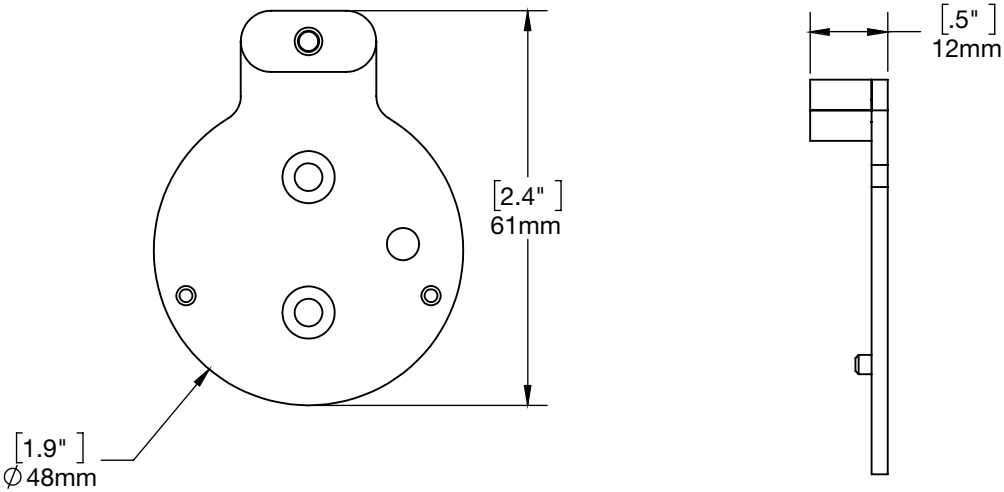

SPECIFICATIONS

SINGLE PORT ALARM UNIT (ZB1000):

4-PORT ALARM UNIT (ZB1001):

SPECIFICATIONS

SINGLE PORT POWER CABLE (ZB4001):

POWER CONNECTOR CABLE FOR 4-PORT AU (ZB4002):

SPECIFICATIONS

4-PORT AU HIGH SECURITY PLATE W/ NYLOCK NUTS (ZB3001):

SINGLE PORT AU HIGH SECURITY PLATE W/NUTS (ZB3002):

SPECIFICATIONS

Non Alarming OneKEY K-Lock (ZT1000):

Alarming OneKEY K-Lock (ZT1100):

SPECIFICATIONS

Zips K-Lock Medallion, 1-Pack (ZT2001):

Zips K-Lock Medallion, 4-Pack (ZT2004):