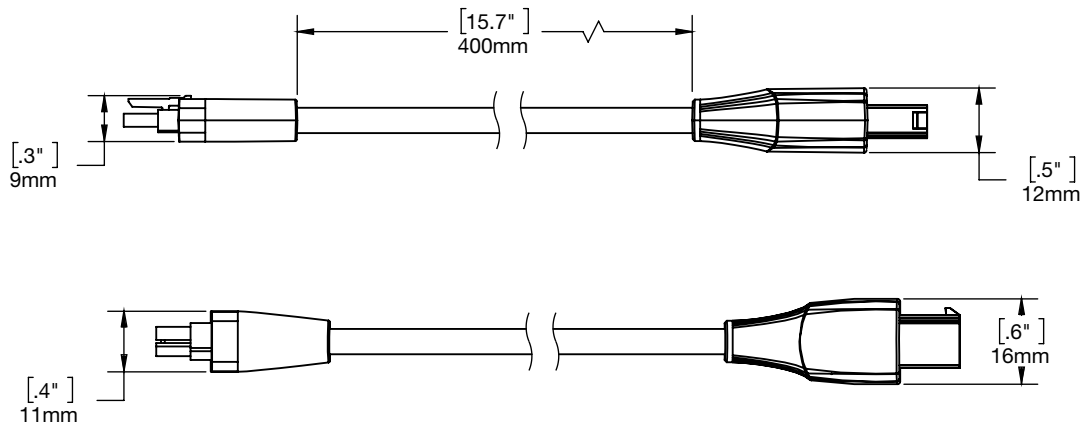

SPECIFICATIONS

SINGLE PORT ALARM UNIT (ZB1000):

4-PORT ALARM UNIT (ZB1001):

SPECIFICATIONS

SINGLE PORT POWER CABLE (ZB4001):

POWER CONNECTOR CABLE FOR 4-PORT AU (ZB4002):

SPECIFICATIONS

4-PORT AU HIGH SECURITY PLATE W/ NYLOCK NUTS (ZB3001):

SINGLE PORT AU HIGH SECURITY PLATE W/NUTS (ZB3002):

SPECIFICATIONS

Non Alarming OneKEY K-Lock (ZT1000):

Alarming OneKEY K-Lock (ZT1100):

SPECIFICATIONS

Zips K-Lock Medallion, 1-Pack (ZT2001):

Zips K-Lock Medallion, 4-Pack (ZT2004):