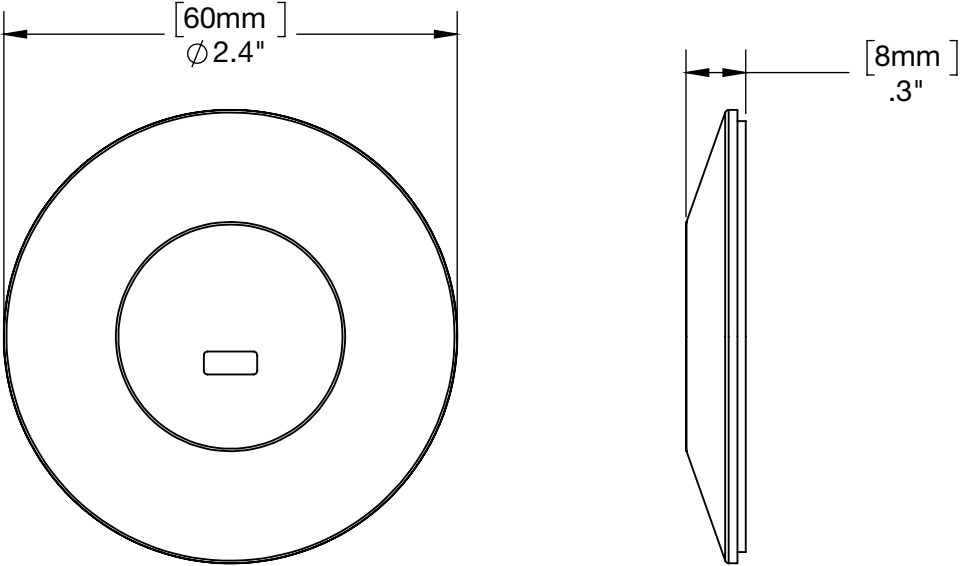

SINGLE PORT AU HIGH SECURITY PLATE W/NUTS (ZB3002):

SPECIFICATIONS

Non Alarming OneKEY K-Lock (ZT1000):

Alarming OneKEY K-Lock (ZT1100):

SPECIFICATIONS

Zips K-Lock Medallion, 1-Pack (ZT2001):

Zips K-Lock Medallion, 4-Pack (ZT2004):