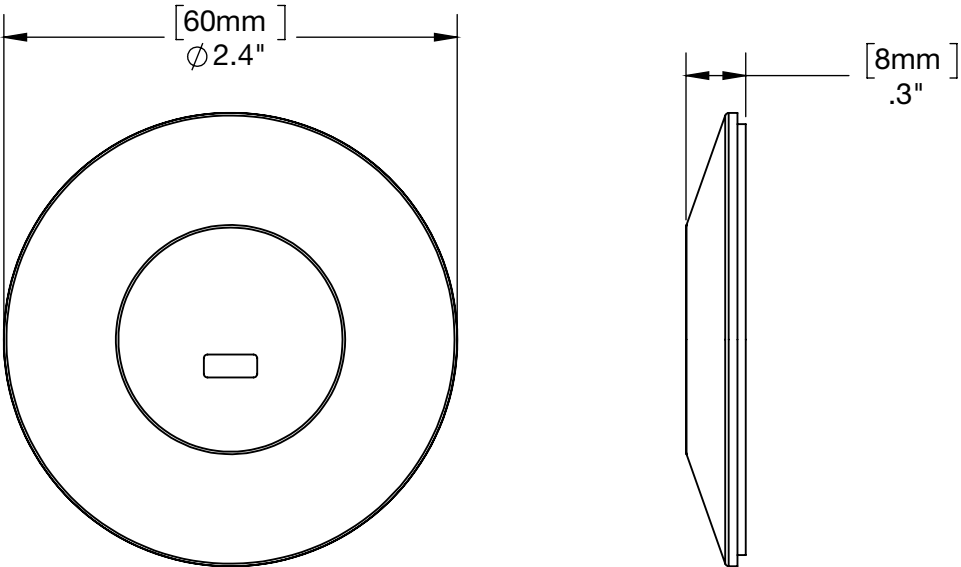

SINGLE PORT AU HIGH SECURITY PLATE W/NUTS (ZB3002):

SPECIFICATIONS

Non Alarming OneKEY K-Lock (ZT1000):

Alarming OneKEY K-Lock (ZT1100):

SPECIFICATIONS

Zips K-Lock Medallion, 1-Pack (ZT2001):

Zips K-Lock Medallion, 4-Pack (ZT2004):