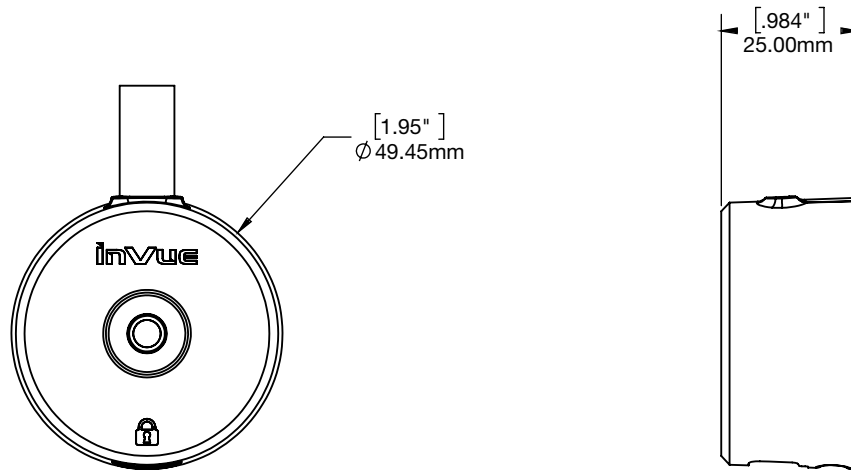

SPECIFICATIONS

SINGLE PORT ALARM UNIT (ZB1000):

4-PORT ALARM UNIT (ZB1001):

SPECIFICATIONS

SINGLE PORT POWER CABLE (ZB4001):

POWER CONNECTOR CABLE FOR 4-PORT AU (ZB4002):

SPECIFICATIONS

4-PORT AU HIGH SECURITY PLATE W/ NYLOCK NUTS (ZB3001):

SINGLE PORT AU HIGH SECURITY PLATE W/NUTS (ZB3002):

SPECIFICATIONS

Non Alarming OneKEY K-Lock (ZT1000):

Alarming OneKEY K-Lock (ZT1100):

SPECIFICATIONS

Zips K-Lock Medallion, 1-Pack (ZT2001):

Zips K-Lock Medallion, 4-Pack (ZT2004):