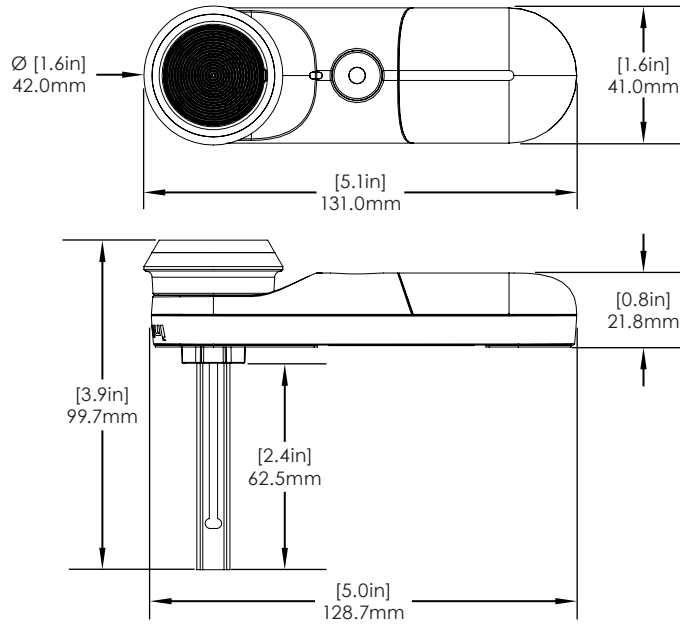

LIVE Locks/ Technical Specifications

SPECIFICATIONS

LIVE Slider Lock Body (LL101-B/W):

SPECIFICATIONS

LIVE Plunger Lock Body (LL201-B/W):

LIVE Locks/ Technical Specifications

SPECIFICATIONS

LIVE Plunger Lock Body - Long Pin (LL202-B/W):

SPECIFICATIONS

LIVE Cam Lock Body (LL301-B/W):

LIVE Locks/ Technical Specifications

SPECIFICATIONS

Slider Lock - Short Strike Plate (LL110):

SPECIFICATIONS

Slider Lock - Long Strike Plate (LL111):

LIVE Locks/ Technical Specifications

SPECIFICATIONS

Plunger Lock - 22-35mm Diameter Hole Kit (LL220)

SPECIFICATIONS

Plunger Lock - Oval Recess Kit (LL221)

LIVE Locks/ Technical Specifications

SPECIFICATIONS

Cam Lock 19mm Diameter, 16mm Flat Width Kit (LL320):

SPECIFICATIONS

Cam Lock 22mm Diameter, 18.5mm Flat Width Kit (LL321):

LIVE Locks/ Technical Specifications

SPECIFICATIONS

Cam Lock InVue Cam Arm Adapters - Pack of 10 (LL340):

SPECIFICATIONS

Slider Lock Replacement Adhesive - Pack of 10 (LL140):