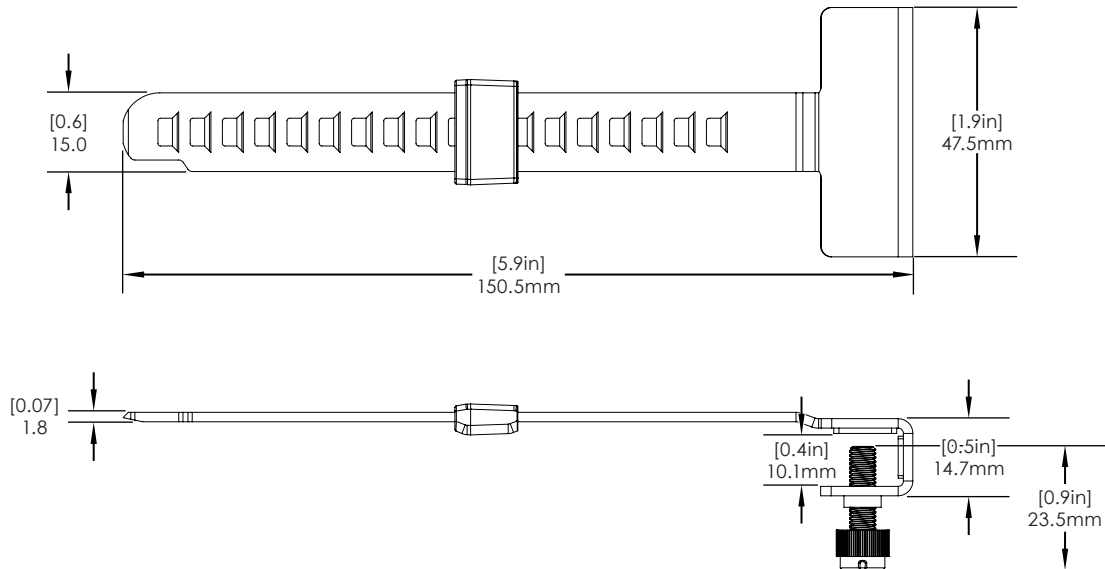

LIVE Locks/ Technical Specifications

SPECIFICATIONS

LIVE Slider Lock Body (LL101-B/W):

SPECIFICATIONS

LIVE Plunger Lock Body (LL201-B/W):

LIVE Locks/ Technical Specifications

SPECIFICATIONS

LIVE Plunger Lock Body - Long Pin (LL202-B/W):

SPECIFICATIONS

LIVE Cam Lock Body (LL301-B/W):

LIVE Locks/ Technical Specifications

SPECIFICATIONS

Slider Lock - Short Strike Plate (LL110):

SPECIFICATIONS

Slider Lock - Long Strike Plate (LL111):

LIVE Locks/ Technical Specifications

SPECIFICATIONS

Plunger Lock - 22-35mm Diameter Hole Kit (LL220)

SPECIFICATIONS

Plunger Lock - Oval Recess Kit (LL221)

LIVE Locks/ Technical Specifications

SPECIFICATIONS

Cam Lock 19mm Diameter, 16mm Flat Width Kit (LL320):

SPECIFICATIONS

Cam Lock 22mm Diameter, 18.5mm Flat Width Kit (LL321):

LIVE Locks/ Technical Specifications

SPECIFICATIONS

Cam Lock InVue Cam Arm Adapters - Pack of 10 (LL340):

SPECIFICATIONS

Slider Lock Replacement Adhesive - Pack of 10 (LL140):