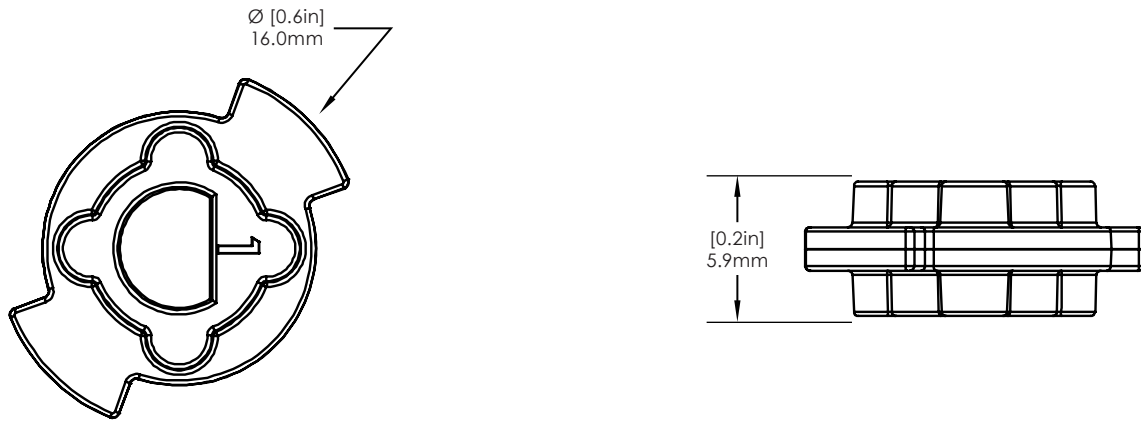

SPECIFICATIONS

Plunger Lock - 22-35mm Diameter Hole Kit (LL220)

SPECIFICATIONS

Plunger Lock - Oval Recess Kit (LL221)

LIVE Locks/ Technical Specifications

SPECIFICATIONS

Cam Lock 19mm Diameter, 16mm Flat Width Kit (LL320):

SPECIFICATIONS

Cam Lock 22mm Diameter, 18.5mm Flat Width Kit (LL321):

LIVE Locks/ Technical Specifications

SPECIFICATIONS

Cam Lock InVue Cam Arm Adapters - Pack of 10 (LL340):

SPECIFICATIONS

Slider Lock Replacement Adhesive - Pack of 10 (LL140):