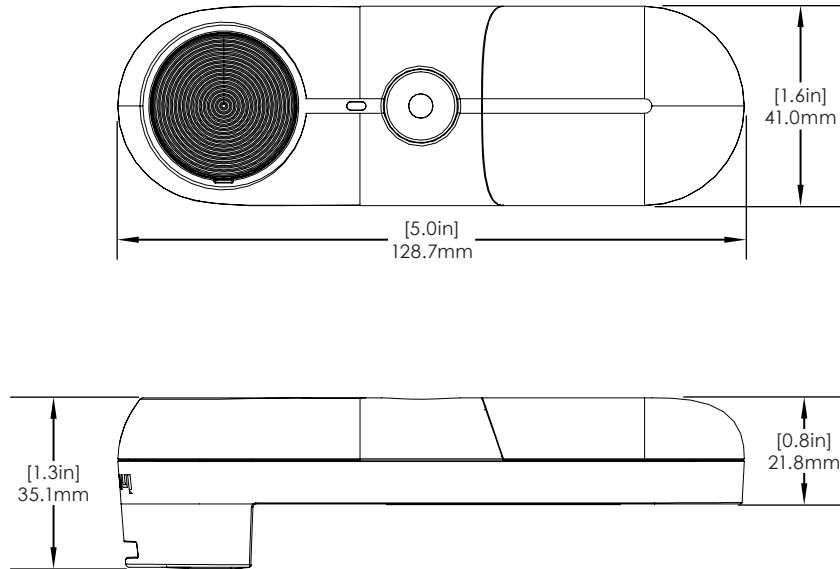

LIVE Locks/ Technical Specifications

SPECIFICATIONS

LIVE Slider Lock Body (LL101-B/W):

SPECIFICATIONS

LIVE Plunger Lock Body (LL201-B/W):

LIVE Locks/ Technical Specifications

SPECIFICATIONS

LIVE Plunger Lock Body - Long Pin (LL202-B/W):

SPECIFICATIONS

LIVE Cam Lock Body (LL301-B/W):

LIVE Locks/ Technical Specifications

SPECIFICATIONS

Slider Lock - Short Strike Plate (LL110):

SPECIFICATIONS

Slider Lock - Long Strike Plate (LL111):

LIVE Locks/ Technical Specifications

SPECIFICATIONS

Plunger Lock - 22-35mm Diameter Hole Kit (LL220)

SPECIFICATIONS

Plunger Lock - Oval Recess Kit (LL221)

LIVE Locks/ Technical Specifications

SPECIFICATIONS

Cam Lock 19mm Diameter, 16mm Flat Width Kit (LL320):

SPECIFICATIONS

Cam Lock 22mm Diameter, 18.5mm Flat Width Kit (LL321):

LIVE Locks/ Technical Specifications

SPECIFICATIONS

Cam Lock InVue Cam Arm Adapters - Pack of 10 (LL340):

SPECIFICATIONS

Slider Lock Replacement Adhesive - Pack of 10 (LL140):