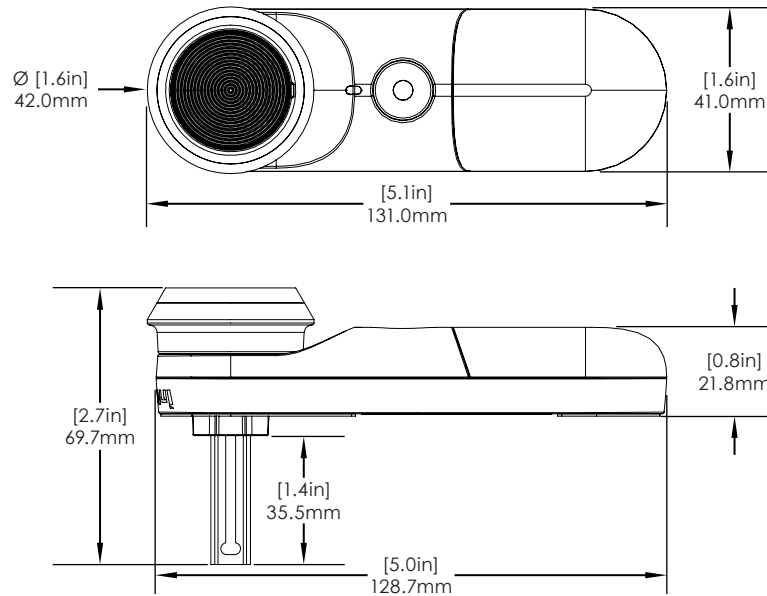

LIVE Locks/ Technical Specifications

SPECIFICATIONS

LIVE Slider Lock Body (LL101-B/W):

SPECIFICATIONS

LIVE Plunger Lock Body (LL201-B/W):

LIVE Locks/ Technical Specifications

SPECIFICATIONS

LIVE Plunger Lock Body - Long Pin (LL202-B/W):

SPECIFICATIONS

LIVE Cam Lock Body (LL301-B/W):

LIVE Locks/ Technical Specifications

SPECIFICATIONS

Slider Lock - Short Strike Plate (LL110):

SPECIFICATIONS

Slider Lock - Long Strike Plate (LL111):

LIVE Locks/ Technical Specifications

SPECIFICATIONS

Plunger Lock - 22-35mm Diameter Hole Kit (LL220)

SPECIFICATIONS

Plunger Lock - Oval Recess Kit (LL221)

LIVE Locks/ Technical Specifications

SPECIFICATIONS

Cam Lock 19mm Diameter, 16mm Flat Width Kit (LL320):

SPECIFICATIONS

Cam Lock 22mm Diameter, 18.5mm Flat Width Kit (LL321):

LIVE Locks/ Technical Specifications

SPECIFICATIONS

Cam Lock InVue Cam Arm Adapters - Pack of 10 (LL340):

SPECIFICATIONS

Slider Lock Replacement Adhesive - Pack of 10 (LL140):