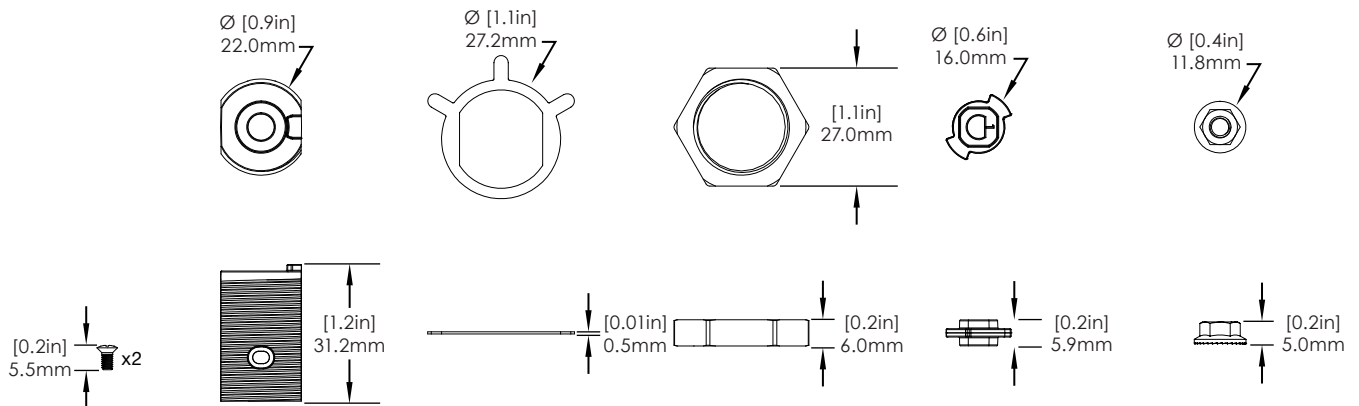

SPECIFICATIONS

LIVE Cam Lock Body (LL301-B/W):

LIVE Locks/ Technical Specifications

SPECIFICATIONS

Slider Lock - Short Strike Plate (LL110):

SPECIFICATIONS

Slider Lock - Long Strike Plate (LL111):

LIVE Locks/ Technical Specifications

SPECIFICATIONS

Plunger Lock - 22-35mm Diameter Hole Kit (LL220)

SPECIFICATIONS

Plunger Lock - Oval Recess Kit (LL221)

LIVE Locks/ Technical Specifications

SPECIFICATIONS

Cam Lock 19mm Diameter, 16mm Flat Width Kit (LL320):

SPECIFICATIONS

Cam Lock 22mm Diameter, 18.5mm Flat Width Kit (LL321):

LIVE Locks/ Technical Specifications

SPECIFICATIONS

Cam Lock InVue Cam Arm Adapters - Pack of 10 (LL340):

SPECIFICATIONS

Slider Lock Replacement Adhesive - Pack of 10 (LL140):