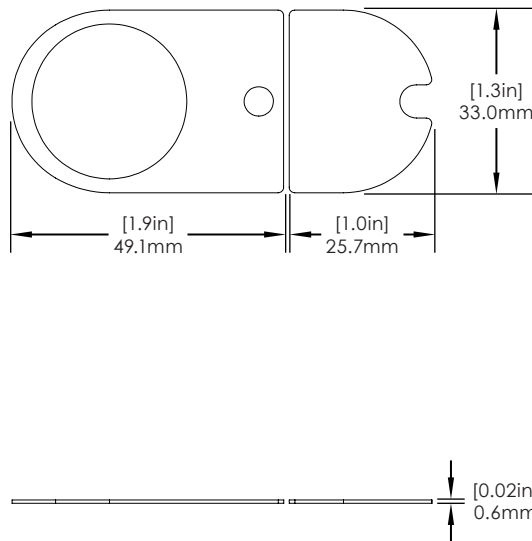

SPECIFICATIONS

Plunger Lock - 22-35mm Diameter Hole Kit (LL220)

SPECIFICATIONS

Plunger Lock - Oval Recess Kit (LL221)

LIVE Locks/ Technical Specifications

SPECIFICATIONS

Cam Lock 19mm Diameter, 16mm Flat Width Kit (LL320):

SPECIFICATIONS

Cam Lock 22mm Diameter, 18.5mm Flat Width Kit (LL321):

LIVE Locks/ Technical Specifications

SPECIFICATIONS

Cam Lock InVue Cam Arm Adapters - Pack of 10 (LL340):

SPECIFICATIONS

Slider Lock Replacement Adhesive - Pack of 10 (LL140):

LIVE Locks/ Technical Specifications

SPECIFICATIONS

Slider Lock Strike Plate Replacement Adhesive - Pack of 10 (LL141):

SPECIFICATIONS

Plunger & Cam Lock Replacement Adhesive - Pack of 10 (LL901):

LIVE Locks/ Technical Specifications