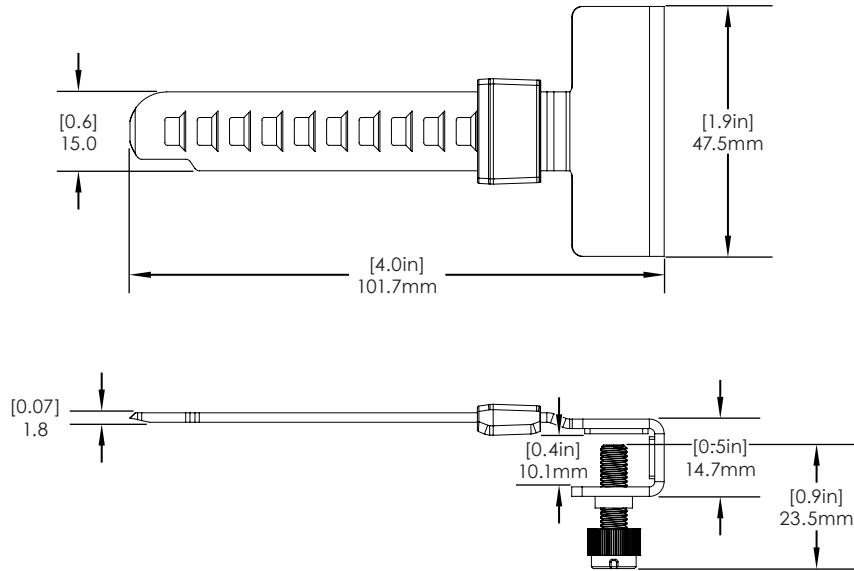

LIVE Locks/ Technical Specifications

SPECIFICATIONS

LIVE Slider Lock Body (LL101-B/W):

SPECIFICATIONS

LIVE Plunger Lock Body (LL201-B/W):

LIVE Locks/ Technical Specifications

SPECIFICATIONS

LIVE Plunger Lock Body - Long Pin (LL202-B/W):

SPECIFICATIONS

LIVE Cam Lock Body (LL301-B/W):

LIVE Locks/ Technical Specifications

SPECIFICATIONS

Slider Lock - Short Strike Plate (LL110):

SPECIFICATIONS

Slider Lock - Long Strike Plate (LL111):

LIVE Locks/ Technical Specifications

SPECIFICATIONS

Plunger Lock - 22-35mm Diameter Hole Kit (LL220)

SPECIFICATIONS

Plunger Lock - Oval Recess Kit (LL221)

LIVE Locks/ Technical Specifications

SPECIFICATIONS

Cam Lock 19mm Diameter, 16mm Flat Width Kit (LL320):

SPECIFICATIONS

Cam Lock 22mm Diameter, 18.5mm Flat Width Kit (LL321):

LIVE Locks/ Technical Specifications

SPECIFICATIONS

Cam Lock InVue Cam Arm Adapters - Pack of 10 (LL340):

SPECIFICATIONS

Slider Lock Replacement Adhesive - Pack of 10 (LL140):