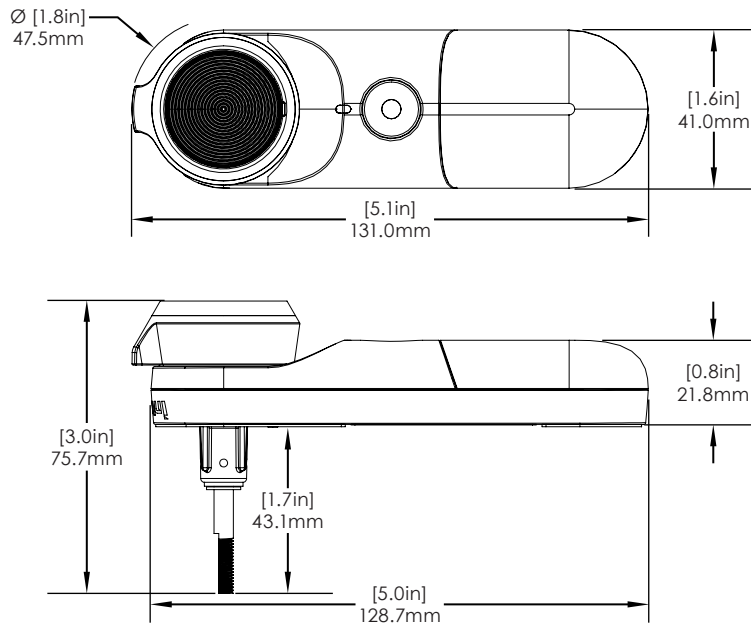

LIVE Locks/ Technical Specifications

SPECIFICATIONS

LIVE Slider Lock Body (LL101-B/W):

SPECIFICATIONS

LIVE Plunger Lock Body (LL201-B/W):

LIVE Locks/ Technical Specifications

SPECIFICATIONS

LIVE Plunger Lock Body - Long Pin (LL202-B/W):

SPECIFICATIONS

LIVE Cam Lock Body (LL301-B/W):

LIVE Locks/ Technical Specifications

SPECIFICATIONS

Slider Lock - Short Strike Plate (LL110):

SPECIFICATIONS

Slider Lock - Long Strike Plate (LL111):

LIVE Locks/ Technical Specifications

SPECIFICATIONS

Plunger Lock - 22-35mm Diameter Hole Kit (LL220)

SPECIFICATIONS

Plunger Lock - Oval Recess Kit (LL221)

LIVE Locks/ Technical Specifications

SPECIFICATIONS

Cam Lock 19mm Diameter, 16mm Flat Width Kit (LL320):

SPECIFICATIONS

Cam Lock 22mm Diameter, 18.5mm Flat Width Kit (LL321):

LIVE Locks/ Technical Specifications

SPECIFICATIONS

Cam Lock InVue Cam Arm Adapters - Pack of 10 (LL340):

SPECIFICATIONS

Slider Lock Replacement Adhesive - Pack of 10 (LL140):