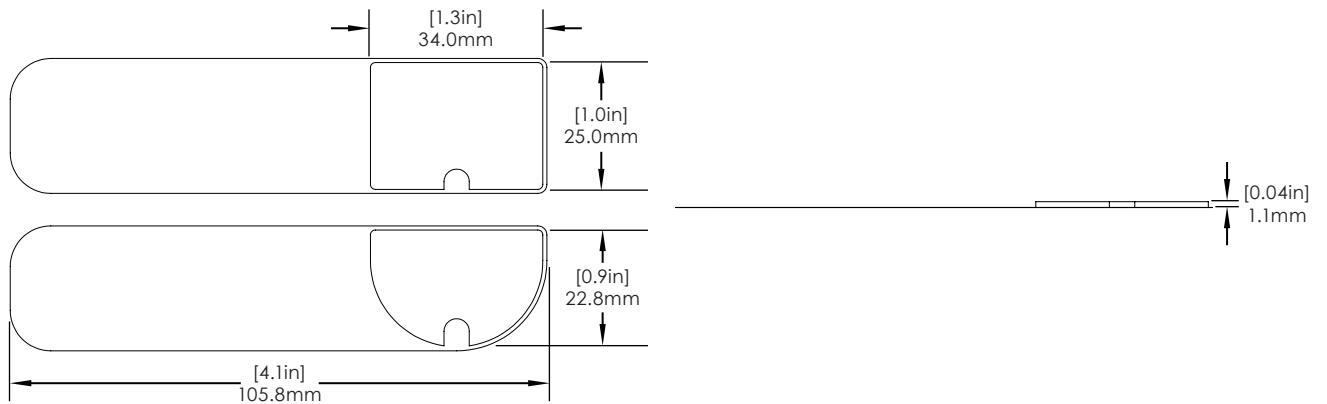

SPECIFICATIONS

Cam Lock 22mm Diameter, 18.5mm Flat Width Kit (LL321):

LIVE Locks/ Technical Specifications

SPECIFICATIONS

Cam Lock InVue Cam Arm Adapters - Pack of 10 (LL340):

SPECIFICATIONS

Slider Lock Replacement Adhesive - Pack of 10 (LL140):