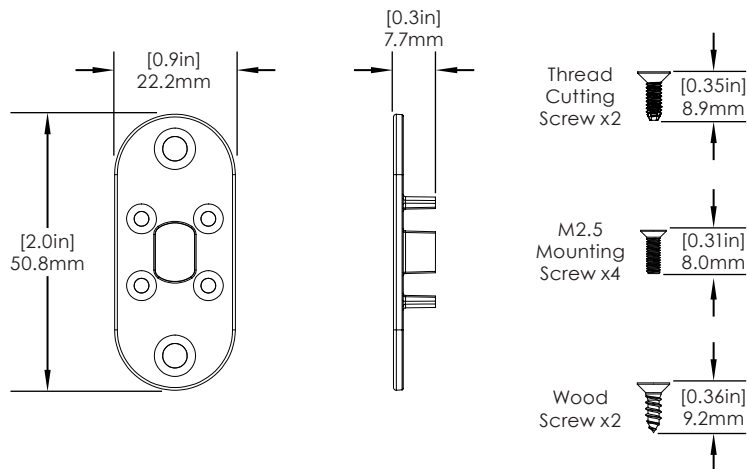

LIVE Locks/ Technical Specifications

SPECIFICATIONS

LIVE Slider Lock Body (LL101-B/W):

SPECIFICATIONS

LIVE Plunger Lock Body (LL201-B/W):

LIVE Locks/ Technical Specifications

SPECIFICATIONS

LIVE Plunger Lock Body - Long Pin (LL202-B/W):

SPECIFICATIONS

LIVE Cam Lock Body (LL301-B/W):

LIVE Locks/ Technical Specifications

SPECIFICATIONS

Slider Lock - Short Strike Plate (LL110):

SPECIFICATIONS

Slider Lock - Long Strike Plate (LL111):

LIVE Locks/ Technical Specifications

SPECIFICATIONS

Plunger Lock - 22-35mm Diameter Hole Kit (LL220)

SPECIFICATIONS

Plunger Lock - Oval Recess Kit (LL221)

LIVE Locks/ Technical Specifications

SPECIFICATIONS

Cam Lock 19mm Diameter, 16mm Flat Width Kit (LL320):

SPECIFICATIONS

Cam Lock 22mm Diameter, 18.5mm Flat Width Kit (LL321):

LIVE Locks/ Technical Specifications

SPECIFICATIONS

Cam Lock InVue Cam Arm Adapters - Pack of 10 (LL340):

SPECIFICATIONS

Slider Lock Replacement Adhesive - Pack of 10 (LL140):