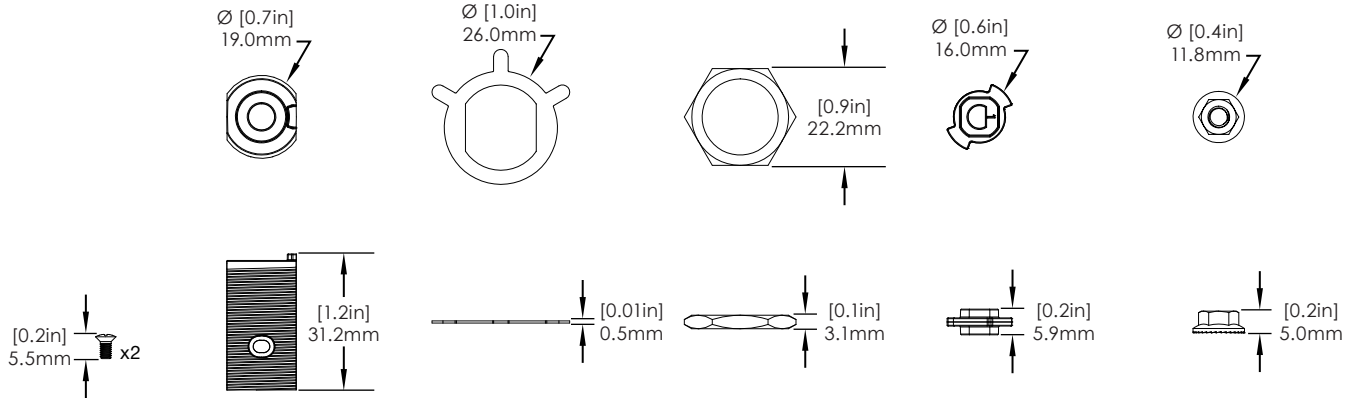

SPECIFICATIONS

LIVE Cam Lock Body (LL301-B/W):

LIVE Locks/ Technical Specifications

SPECIFICATIONS

Slider Lock - Short Strike Plate (LL110):

SPECIFICATIONS

Slider Lock - Long Strike Plate (LL111):

LIVE Locks/ Technical Specifications

SPECIFICATIONS

Plunger Lock - 22-35mm Diameter Hole Kit (LL220)

SPECIFICATIONS

Plunger Lock - Oval Recess Kit (LL221)

LIVE Locks/ Technical Specifications

SPECIFICATIONS

Cam Lock 19mm Diameter, 16mm Flat Width Kit (LL320):

SPECIFICATIONS

Cam Lock 22mm Diameter, 18.5mm Flat Width Kit (LL321):

LIVE Locks/ Technical Specifications

SPECIFICATIONS

Cam Lock InVue Cam Arm Adapters - Pack of 10 (LL340):

SPECIFICATIONS

Slider Lock Replacement Adhesive - Pack of 10 (LL140):