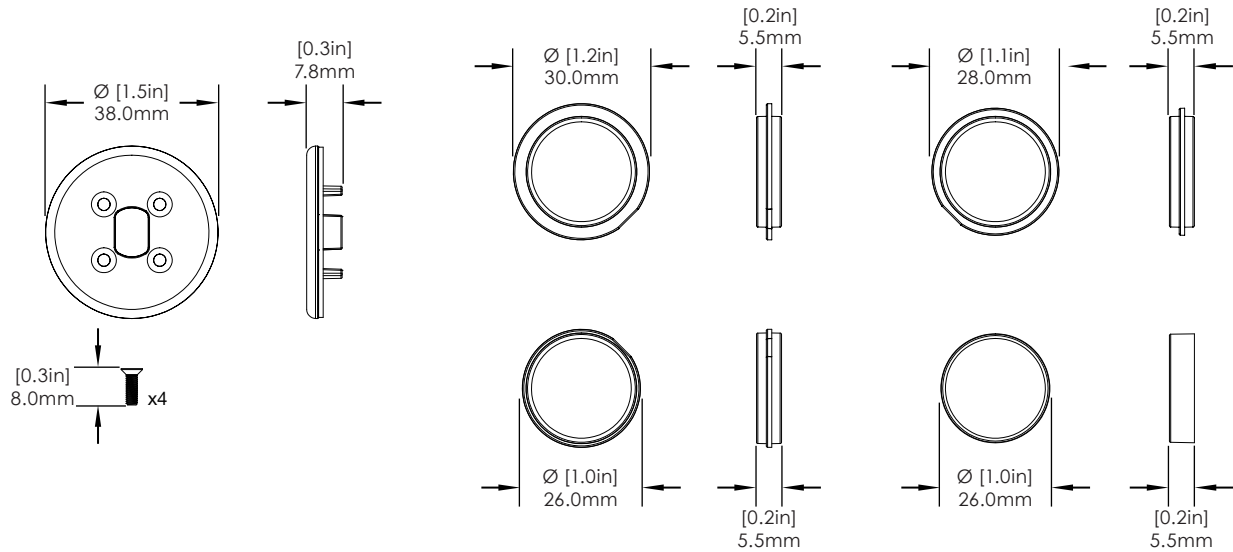

LIVE Locks/ Technical Specifications

SPECIFICATIONS

LIVE Slider Lock Body (LL101-B/W):

SPECIFICATIONS

LIVE Plunger Lock Body (LL201-B/W):

LIVE Locks/ Technical Specifications

SPECIFICATIONS

LIVE Plunger Lock Body - Long Pin (LL202-B/W):

SPECIFICATIONS

LIVE Cam Lock Body (LL301-B/W):

LIVE Locks/ Technical Specifications

SPECIFICATIONS

Slider Lock - Short Strike Plate (LL110):

SPECIFICATIONS

Slider Lock - Long Strike Plate (LL111):

LIVE Locks/ Technical Specifications

SPECIFICATIONS

Plunger Lock - 22-35mm Diameter Hole Kit (LL220)

SPECIFICATIONS

Plunger Lock - Oval Recess Kit (LL221)

LIVE Locks/ Technical Specifications

SPECIFICATIONS

Cam Lock 19mm Diameter, 16mm Flat Width Kit (LL320):

SPECIFICATIONS

Cam Lock 22mm Diameter, 18.5mm Flat Width Kit (LL321):

LIVE Locks/ Technical Specifications

SPECIFICATIONS

Cam Lock InVue Cam Arm Adapters - Pack of 10 (LL340):

SPECIFICATIONS

Slider Lock Replacement Adhesive - Pack of 10 (LL140):